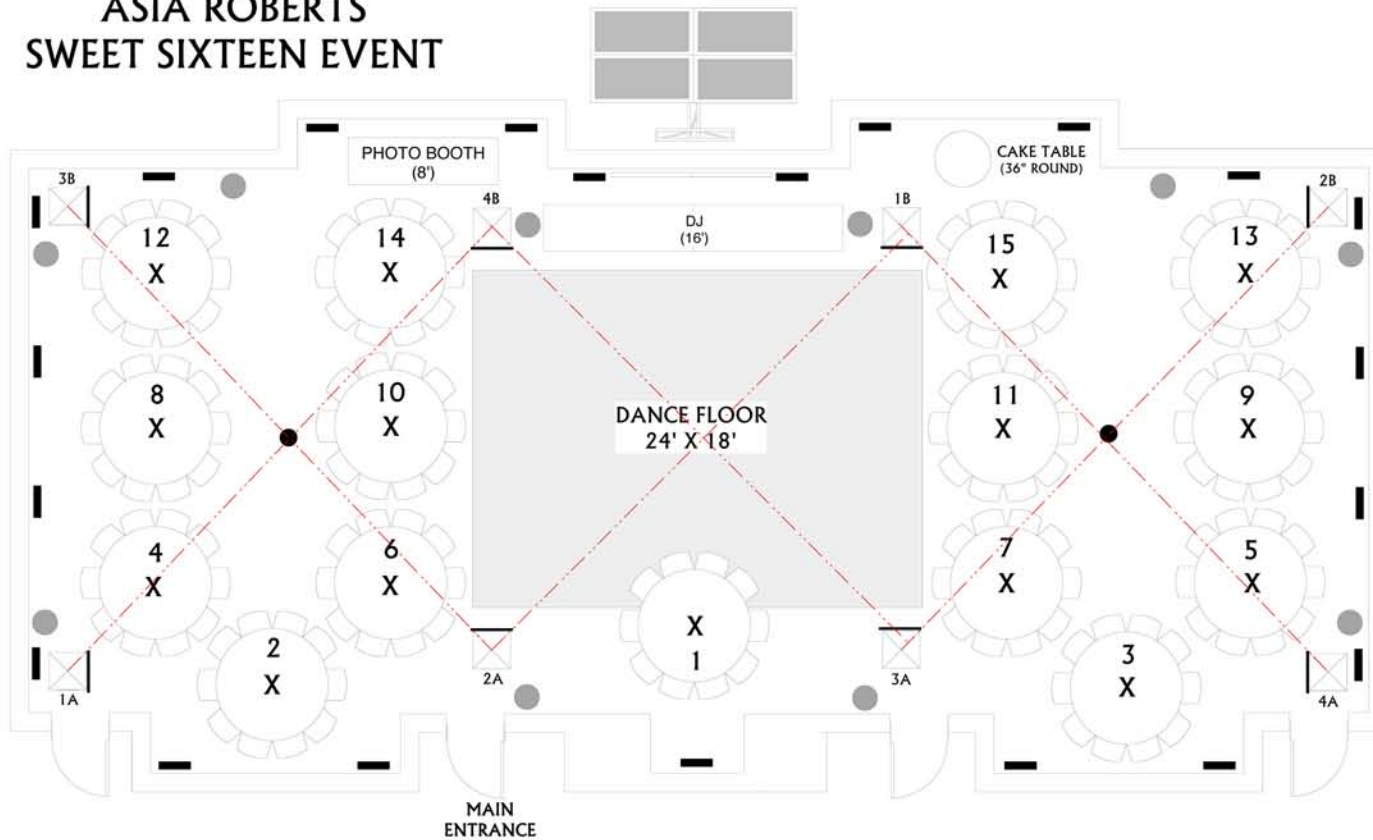

THE JOY OF YOUR  
COMPANY IS REQUESTED  
AS WE CELEBRATE  
THE SWEET 16 OF

A  IA

SATURDAY, JANUARY 20, 2007

6:00 PM COCKTAILS • 7:00 PM DINNER

GREAT WOLF LODGE • ONE GREAT WOLF DRIVE • SCOTRUN, PA

DERRICK  
ROBERTS  
PRODUCTIONS INC.

# FLOORPLAN BY DRP

## ASIA ROBERTS SWEET SIXTEEN EVENT

KEY (SCALE= 1/8")			
	TRUSS 10'H (2-42" PLASMA)		BOSE SPEAKER
	42" PLASMA		INTELLIGENT LIGHT
	60" PLASMA		PINSPOT
	RED FABRIC (52' L)		LED LIGHT
			X PINSPOT

TRUSS WRAPPED  
IN  
GOLD FABRIC

NORTHWEST TERRITORY A/B  
DINNER/ENTERTAINMENT  
GREAT WOLF LODGE  
JANUARY 20, 2007  
6:00P - 12 MIDNIGHT