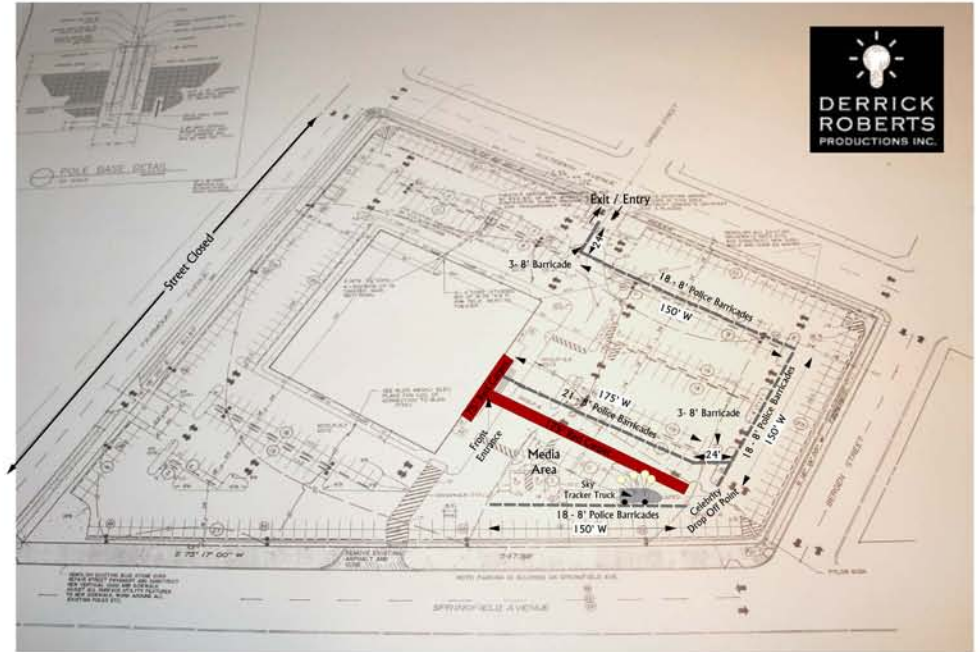

# FLOORPLAN BY DRP

SCALE  
1/16" = 1'

# FLOORPLAN BY DRP

Queen Latifah: "Last Holiday" Movie Premiere  
Newark Screens on Springfield & Bergen

KEY	
	Pay Phones
	26"W x 26"D x 38"H Garbage
Dotted Line Illustrates Dip in Ceiling	

Queen Latifah: "Last Holiday" Movie Premiere  
Newark Screens on Springfield & Bergen