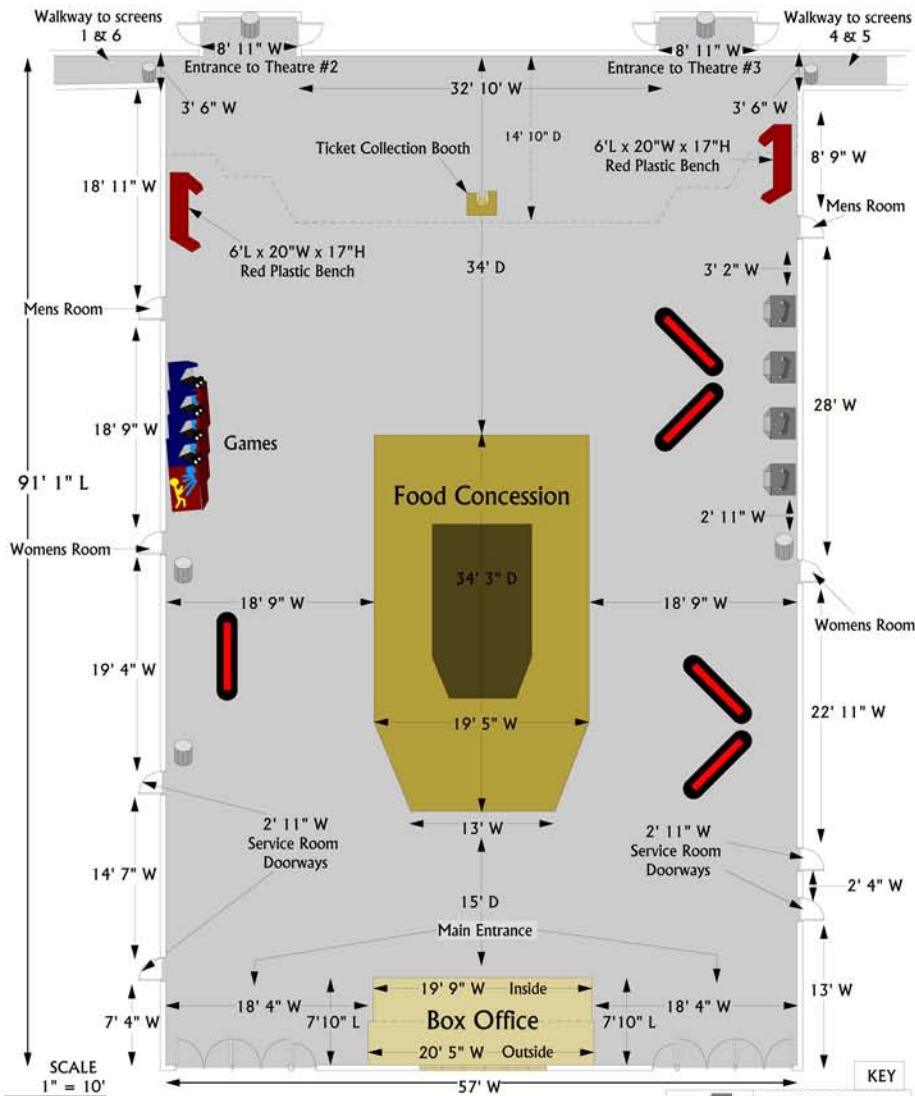

# FLOORPLAN BY DRP

SCALE  
1/16" = 1'

# FLOORPLAN BY DRP

Queen Latifah: "Last Holiday" Movie Premiere  
Newark Screens on Springfield & Bergen

KEY	
	Pay Phones
	26"W x 26"D x 38"H Garbage
Dotted Line Illustrates Dip in Ceiling	

Queen Latifah: "Last Holiday" Movie Premiere  
Newark Screens on Springfield & Bergen