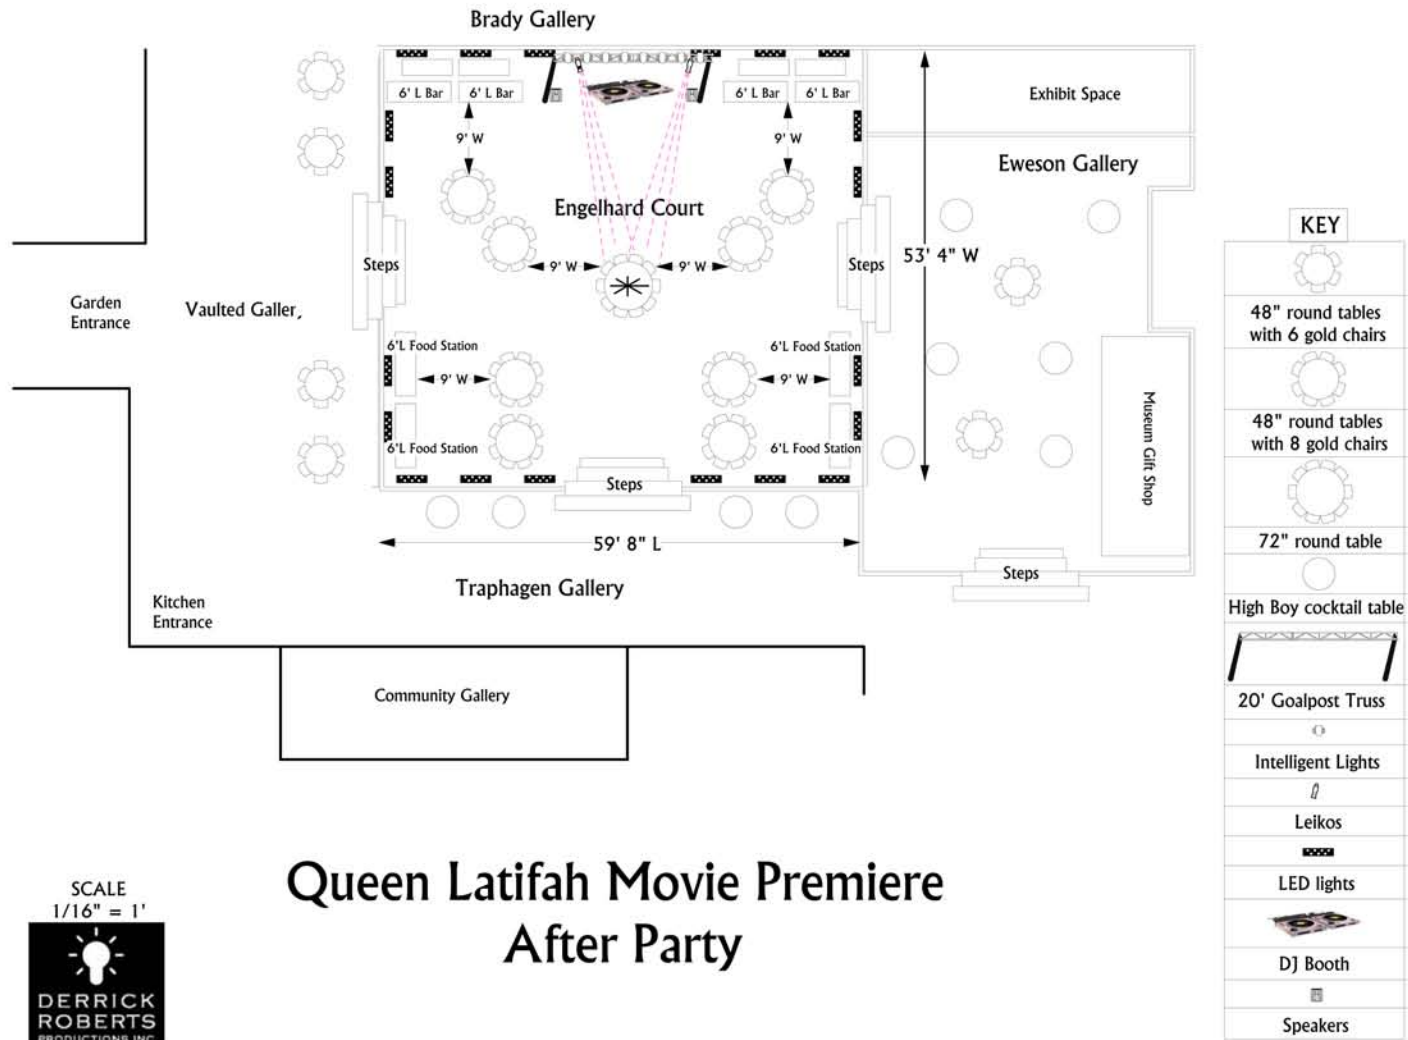

QUEEN LATIFAH  
**LAST**  
HOLIDAY

SHE ALWAYS THOUGHT  
SHE WAS SOMEBODY...

AND SHE WAS.

DERRICK  
ROBERTS  
PRODUCTIONS INC.

# FLOORPLAN BY DRP

SCALE  
1/16" = 1'

# FLOORPLAN BY DRP

Queen Latifah: "Last Holiday" Movie Premiere  
Newark Screens on Springfield & Bergen

KEY	
	Pay Phones
	26"W x 26"D x 38"H Garbage
Dotted Line Illustrates Dip in Ceiling	

Queen Latifah: "Last Holiday" Movie Premiere  
Newark Screens on Springfield & Bergen

QUEEN LATIFAH  
**LAST**  
HOLIDAY