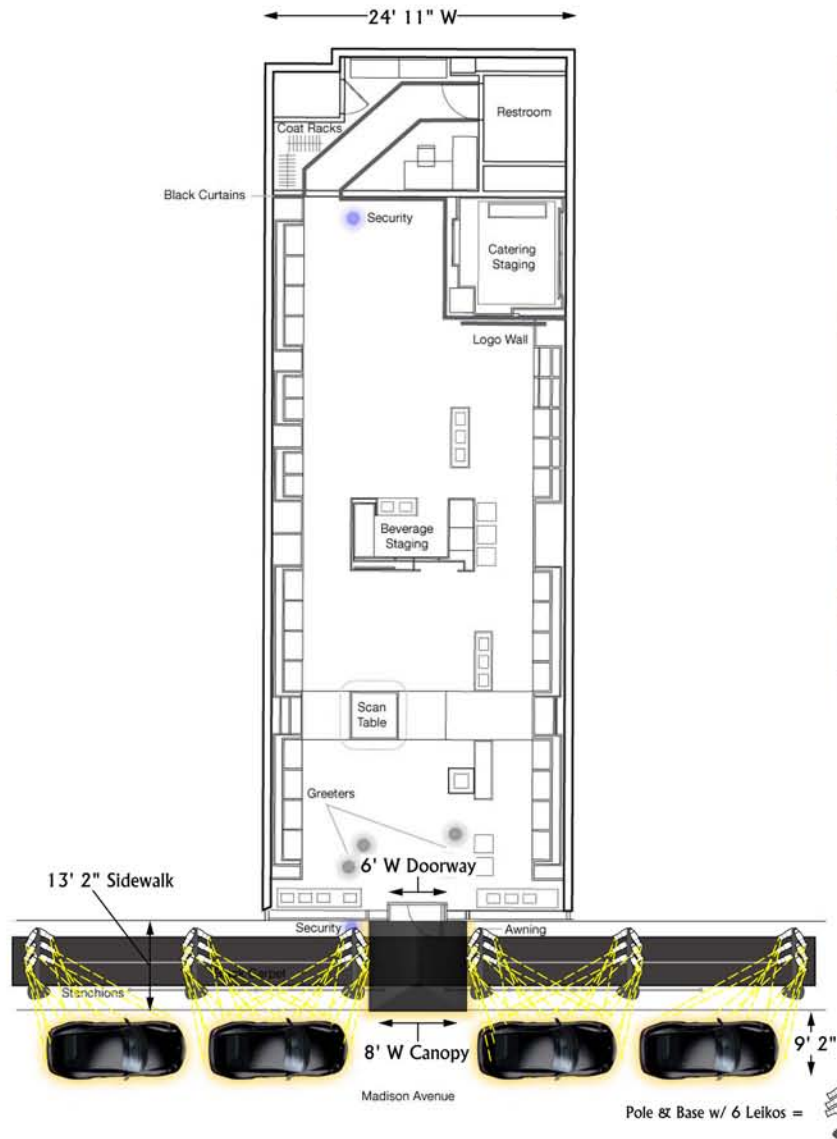

PORSCHE DESIGN

2006

DERRICK
ROBERTS
PRODUCTIONS INC.

Floorplan by **DRP**

OVERVIEW