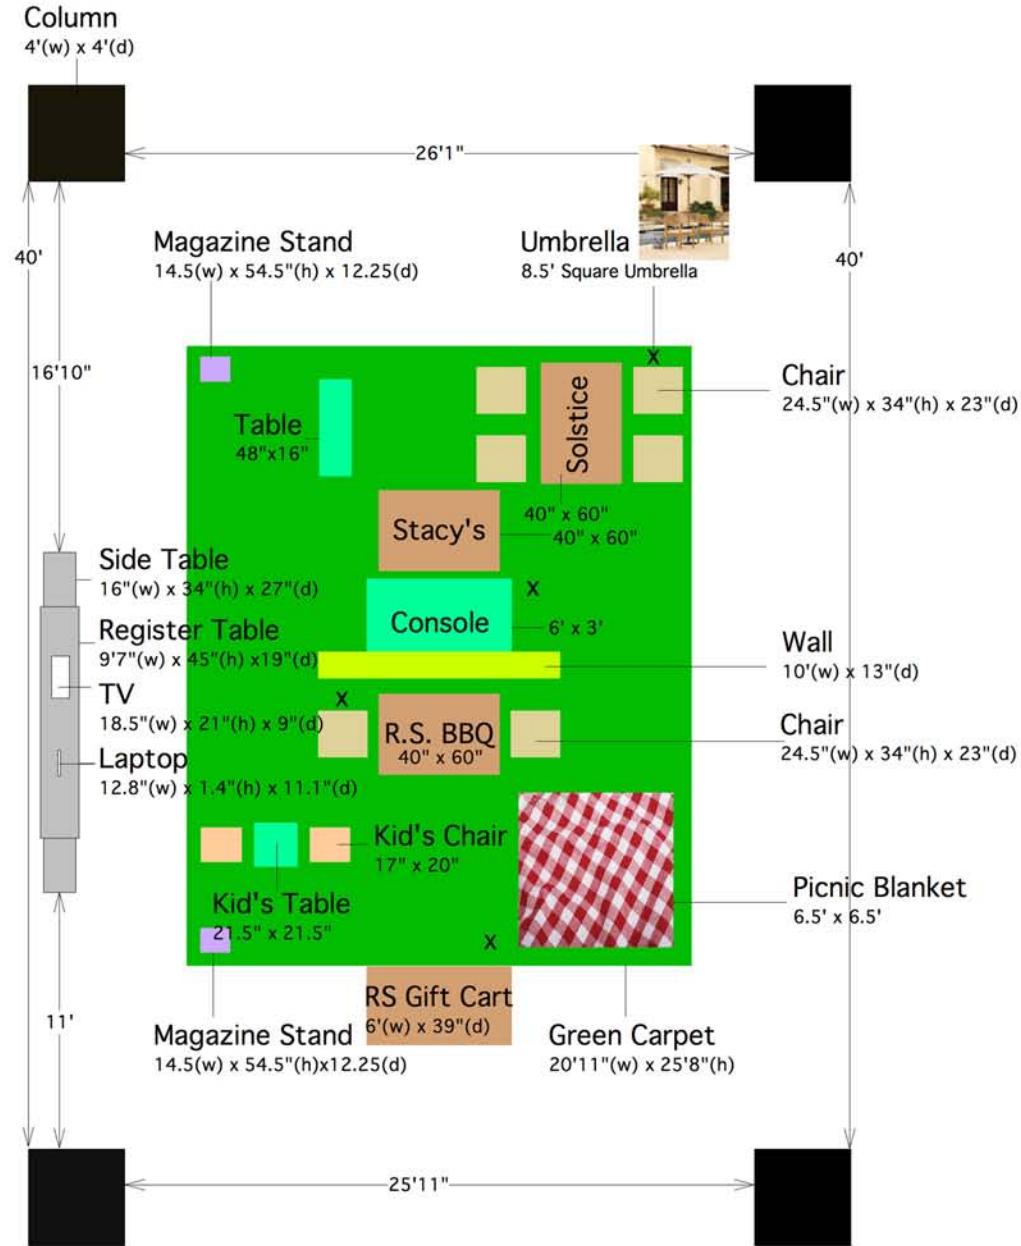

REAL SIMPLE[®]
&
William Sonoma

JUNE 2007

EVENT FLOORPLAN BY DRP

3-D RENDERING PROPOSED BY DRP

3-D RENDERING PROPOSED BY DRP

OVERVIEW