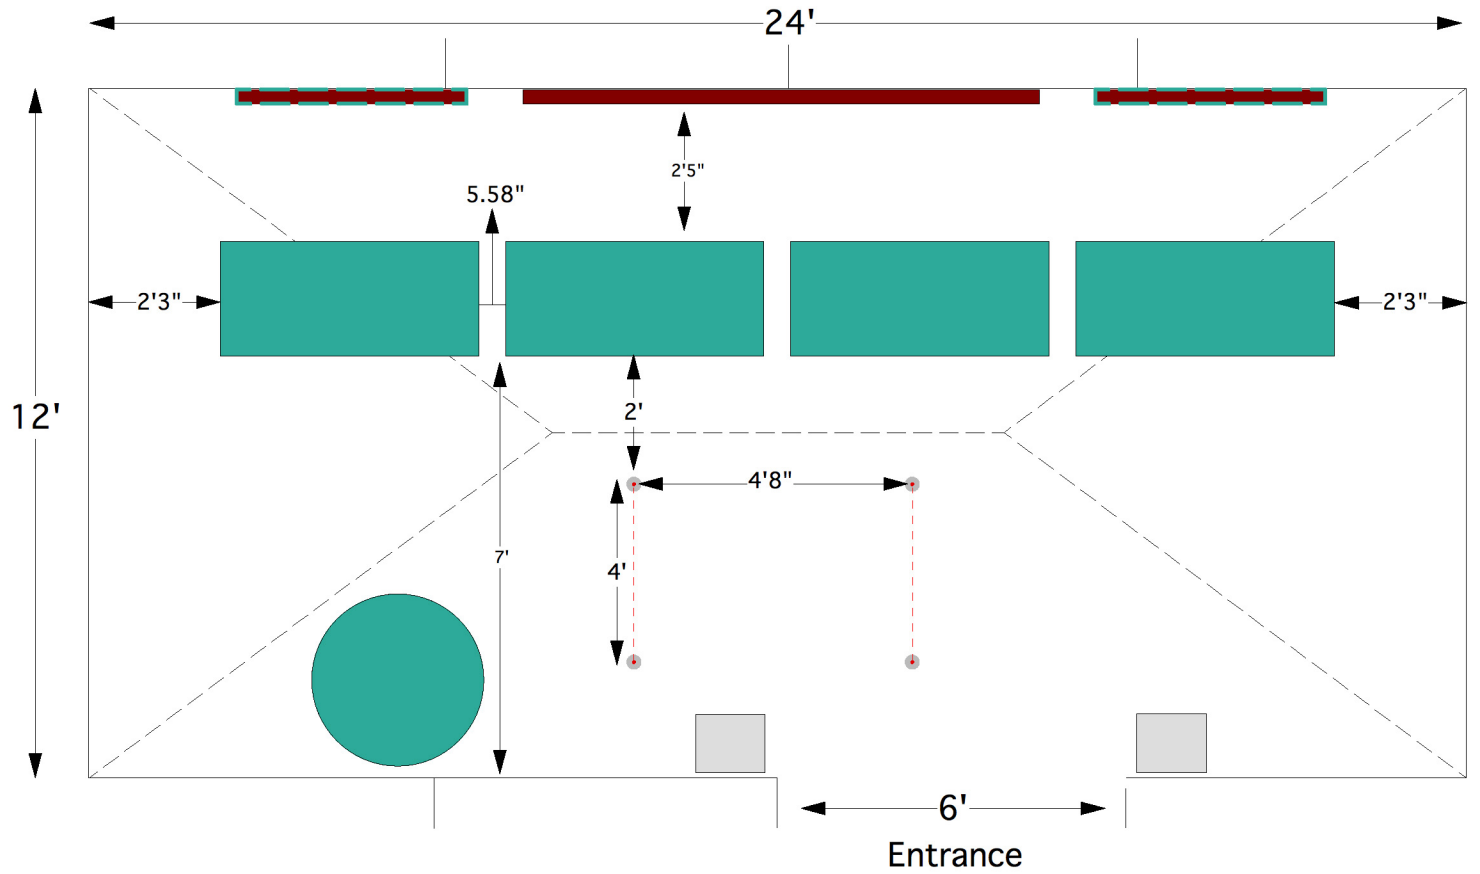

REAL SIMPLE HOLIDAY SOLUTIONS

Miracle on Madison

<p>Wrapping Station (54"L X 24"W X 41" H)</p> 
<p>Wall</p>  
<p>8' X 9'</p> <p>4' X 8'</p>
<p>Table (36" Dia.)</p> 
<p>Magazine Stand (14.5"W X 12.25"D X 54.5"H)</p> 
<p>Rope & Stanchion</p> 

REAL SIMPLE MIRACLE ON MADISON TENT

12' X 24' Marquee
8' Height
11' Peak